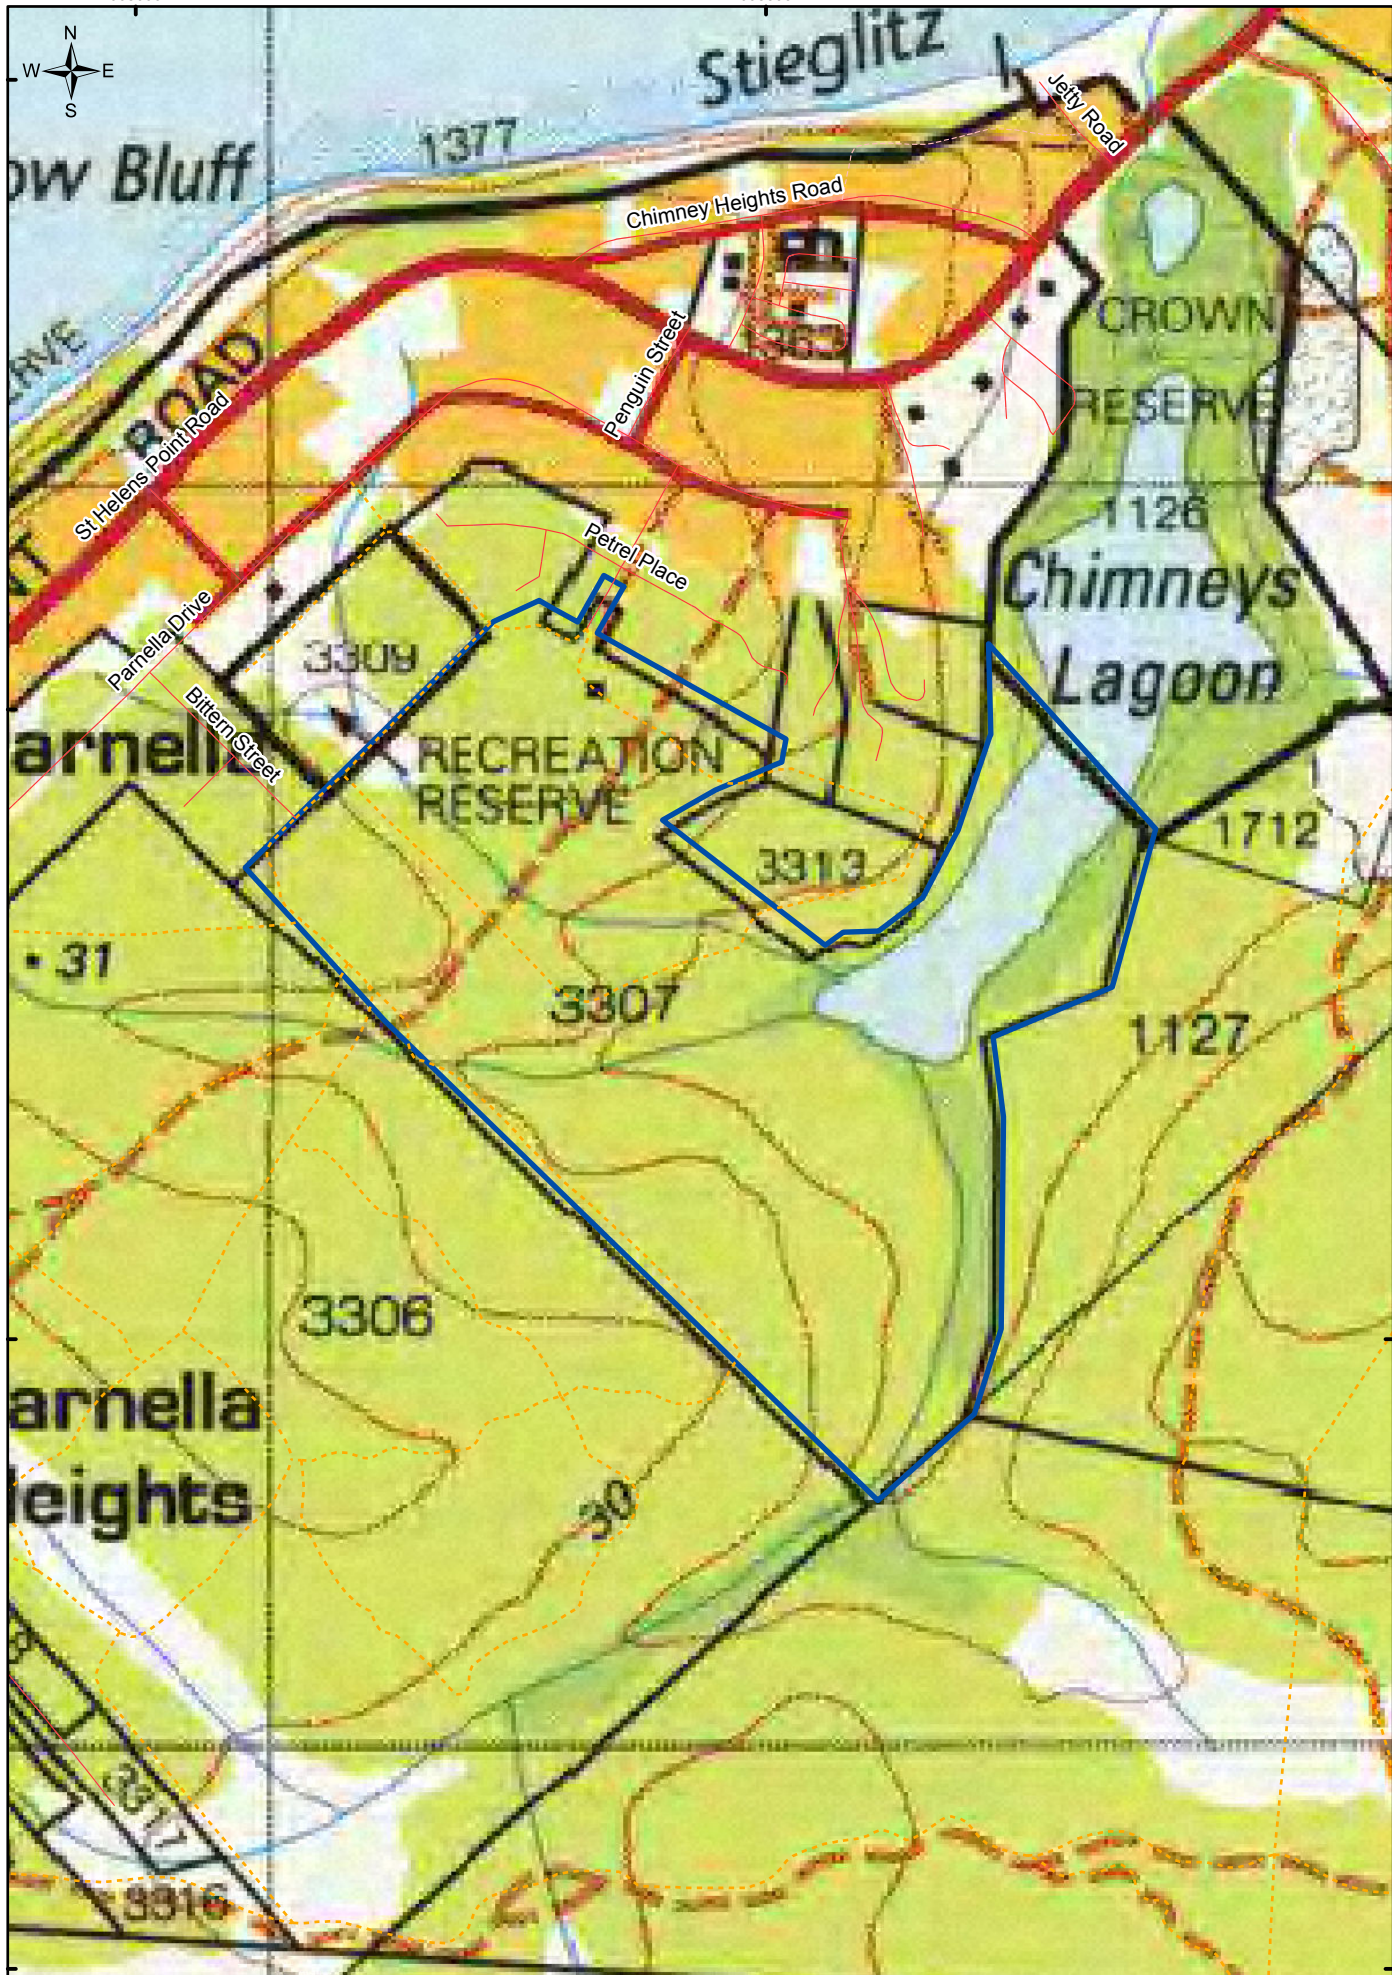

608000

608500

5424500

5424000

5423500

5423000

Legend

 Chimneys Lagoon Property Boundary

map produced by Tas. Land Conservancy Inc. at A4