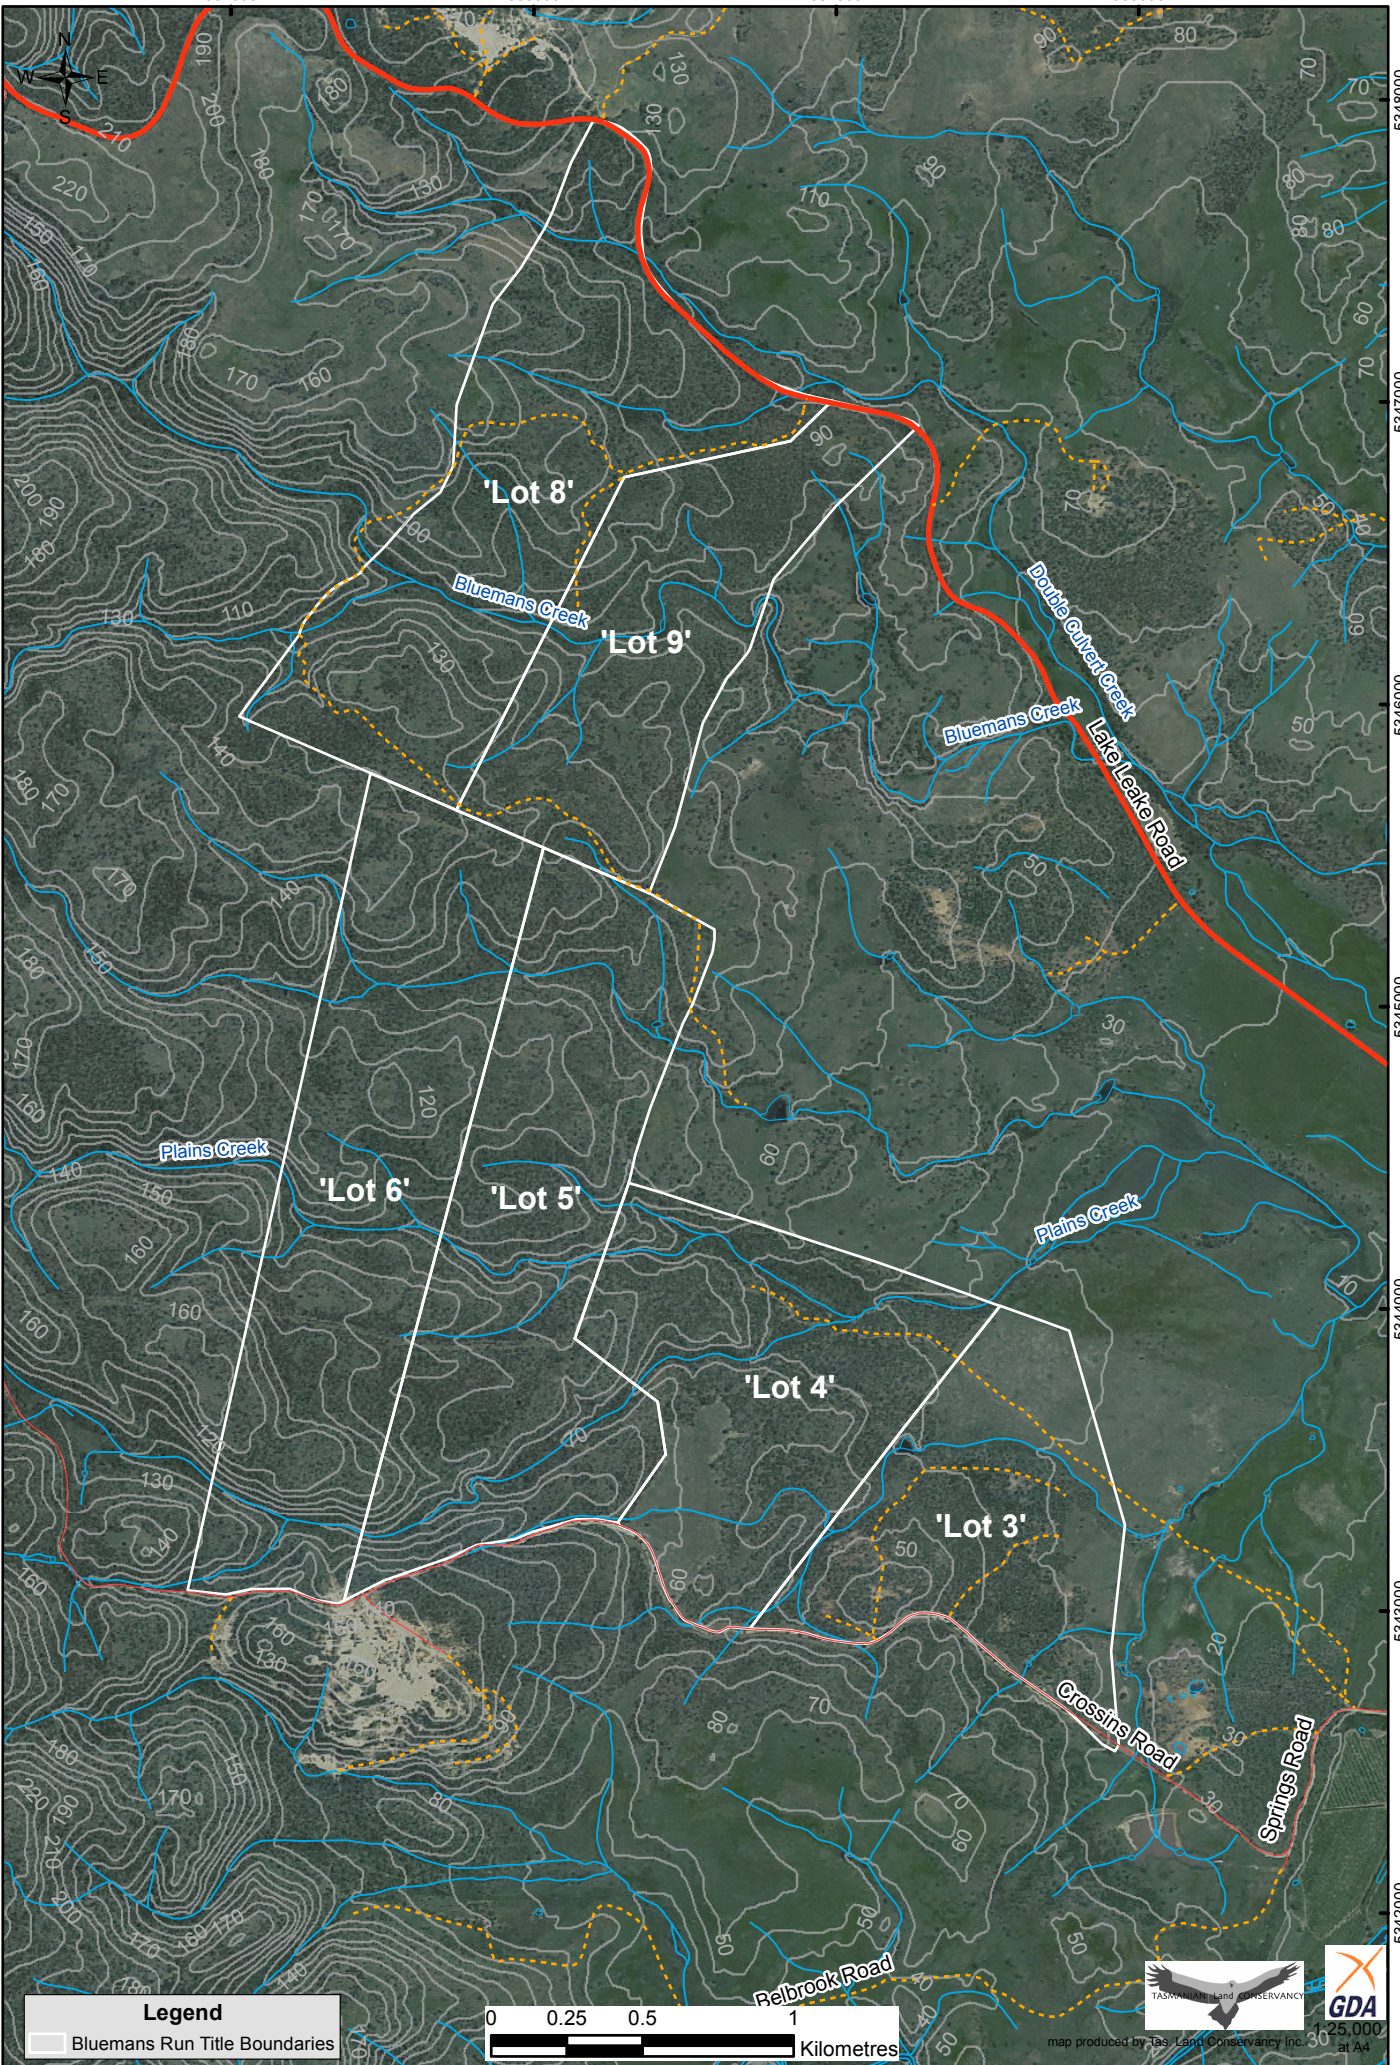

582000

583000

584000

585000

5348000
5347000
5346000
5345000
5344000
5343000
5342000

Legend
 □ Bluemans Run Title Boundaries

TASMANIAN LAND CONSERVANCY
 GDA
 1:25,000
 map produced by Tas. Land Conservancy Inc. at A4