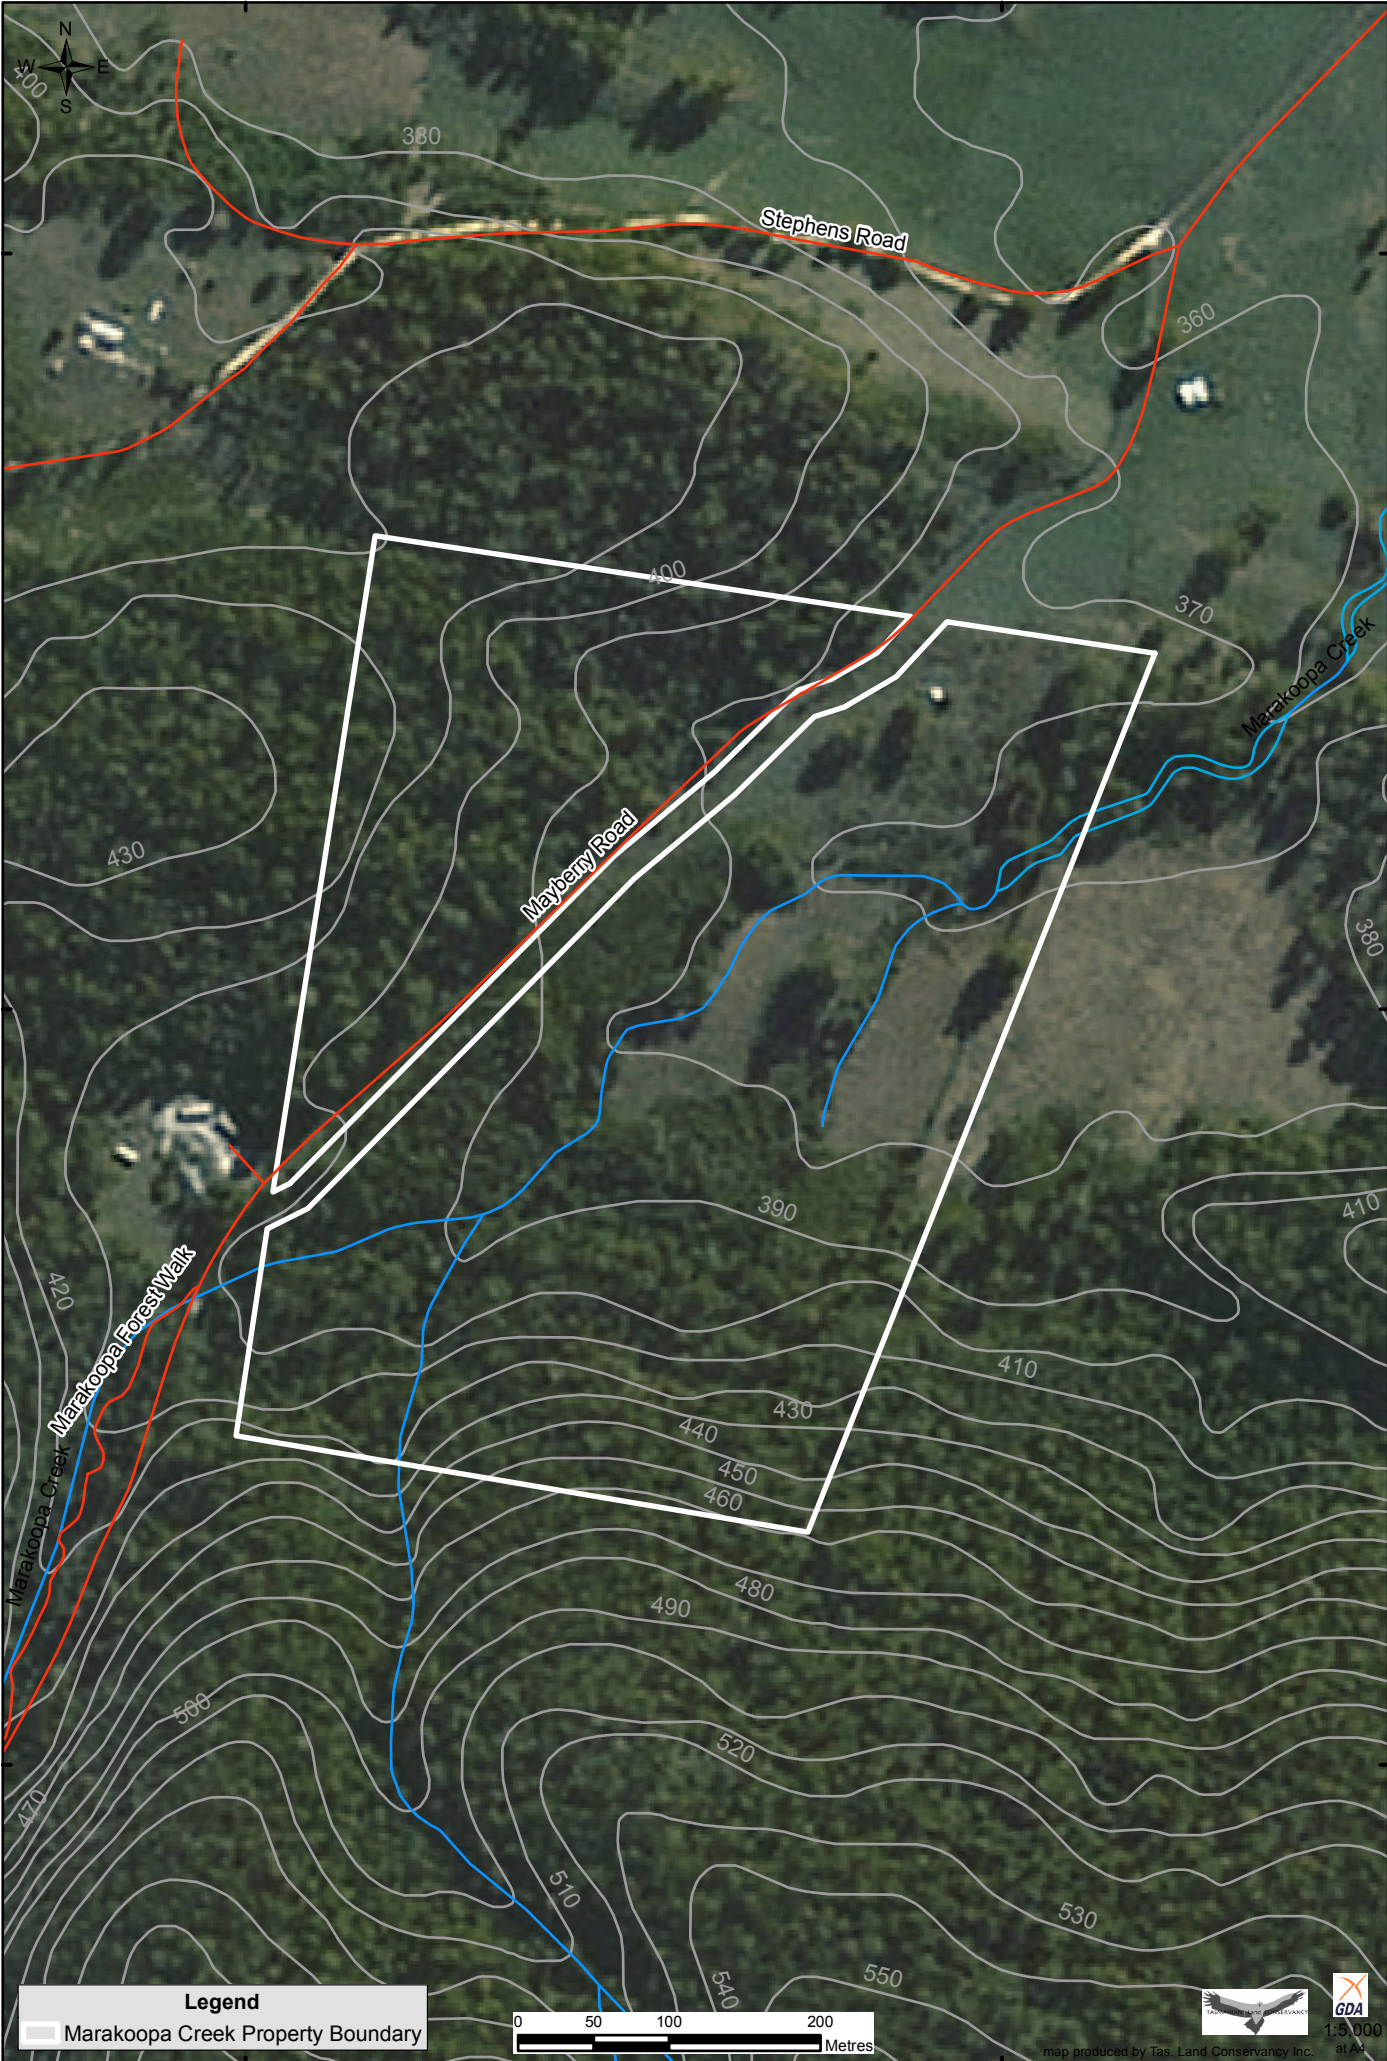

441000

441500

5398000

5397500

5397000

**Legend**

□ Marakoopa Creek Property Boundary

map produced by Tas. Land Conservancy Inc. at 1:5,000