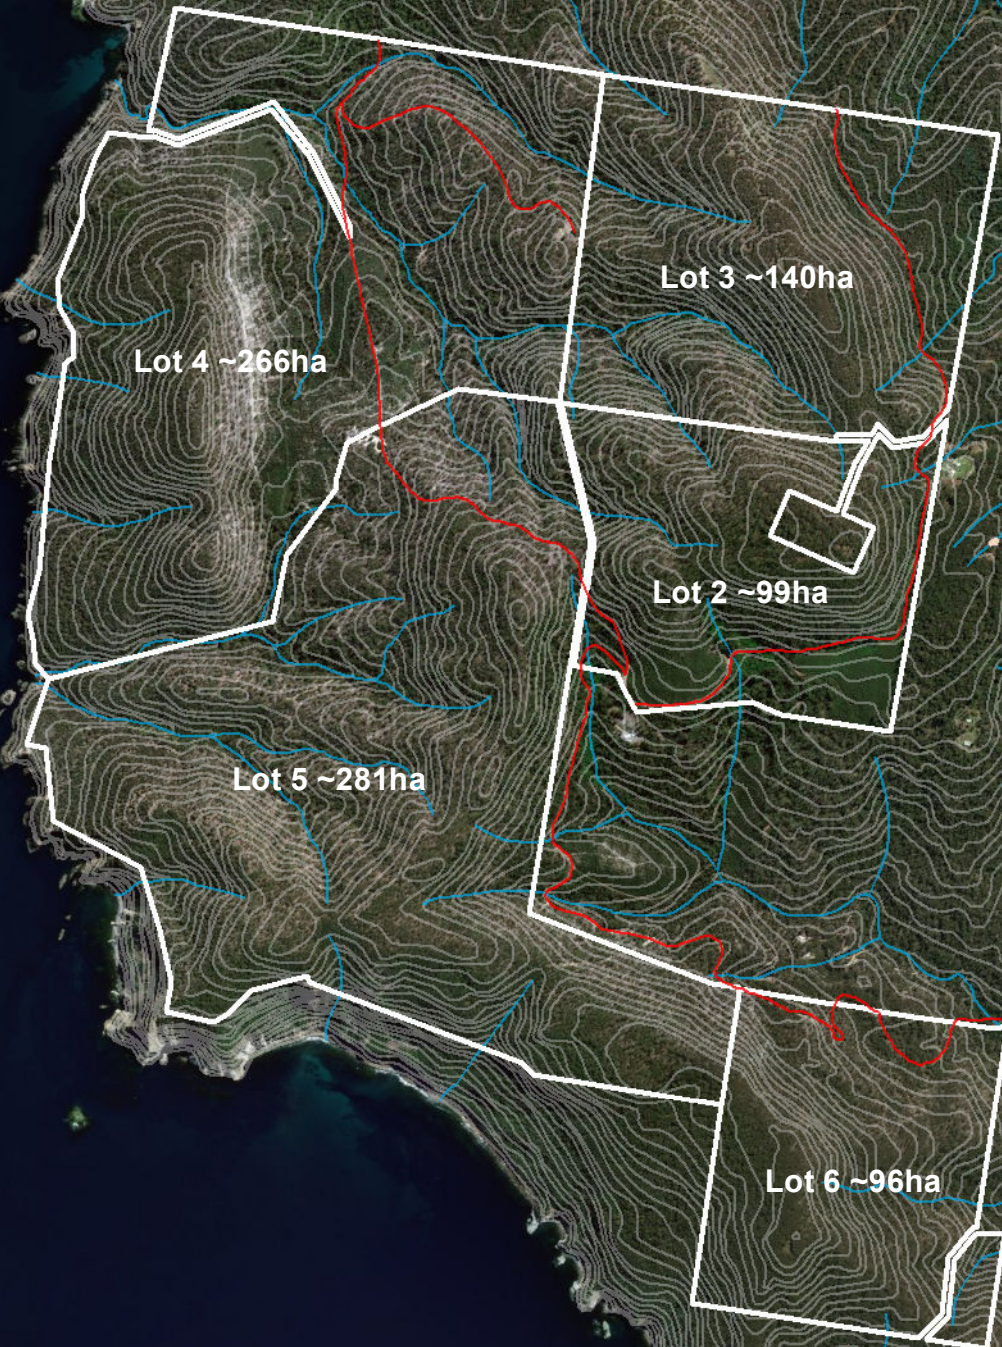

550500 551000 551500 552000 552500 553000 553500 554000 554500 555000

5234500
5234000
5233500
5233000
5232500
5232000
5231500
5231000
5230500
5230000
5229500
5229000
5228500

Legend

Roads/tracks

- Formed gravel road
- Mt Communication Title Boundaries
- Rivers/Creeks

Source: Esri, DigitalGlobe, GeoEye, Earthstar Geographic
CNES/Airbus DS, USDA, USGS, AEX, Getmapping, Aerog
swisstopo, and the GIS User Community
produced by Tas. Land Conservancy Inc.

Mt Communication Property Map
Property Address: 990 Roaring Beach Road, Nubeena
Data Sources: LIST & NVA - DPIWE,
Tas. Land Conservancy Inc.

Please note information may not be accurate to the property level